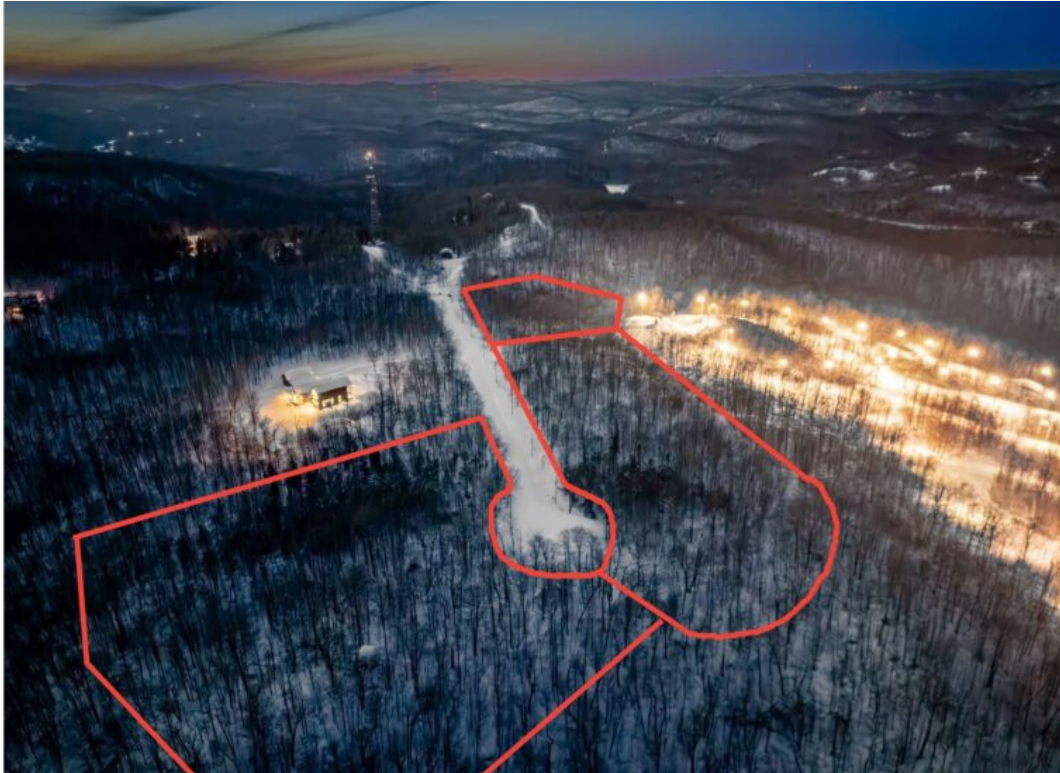

Ch. des Pentes Morin-Heights (Laurentides)

Reference: 28611649

\$ 1,500,000

Samuel Larocque
514-816-5184 | Email

Informations non contractuelles

Plot size : 407 941 ft²

At the summit of Mont Morin-Heights, in the heart of the mountains. Ideally located trailside, the property offers direct access—true ski-in/ski-out. Totaling 37,898.60 m² and divided into 3 lots, ensuring absolute privacy and tranquility.

A unique opportunity featuring three distinct lots (three parcels) totaling 37,898.60 m²:

Lot #1 – Slopeside (ski-in/ski-out + water and sewer services) Lot number: 6 337 172 Total area: 6,934.00 m²

Lot #2 – Central oval lot (ski-in/ski-out + water and sewer services) Lot number: 6 337 173 Total area: 13,945.70 m²

Lot #3 – Cul-de-sac lot, last on the right (near Lac Vert + beautiful summit views) Lot number: 6 337 176 Total area: 17,018.90 m²